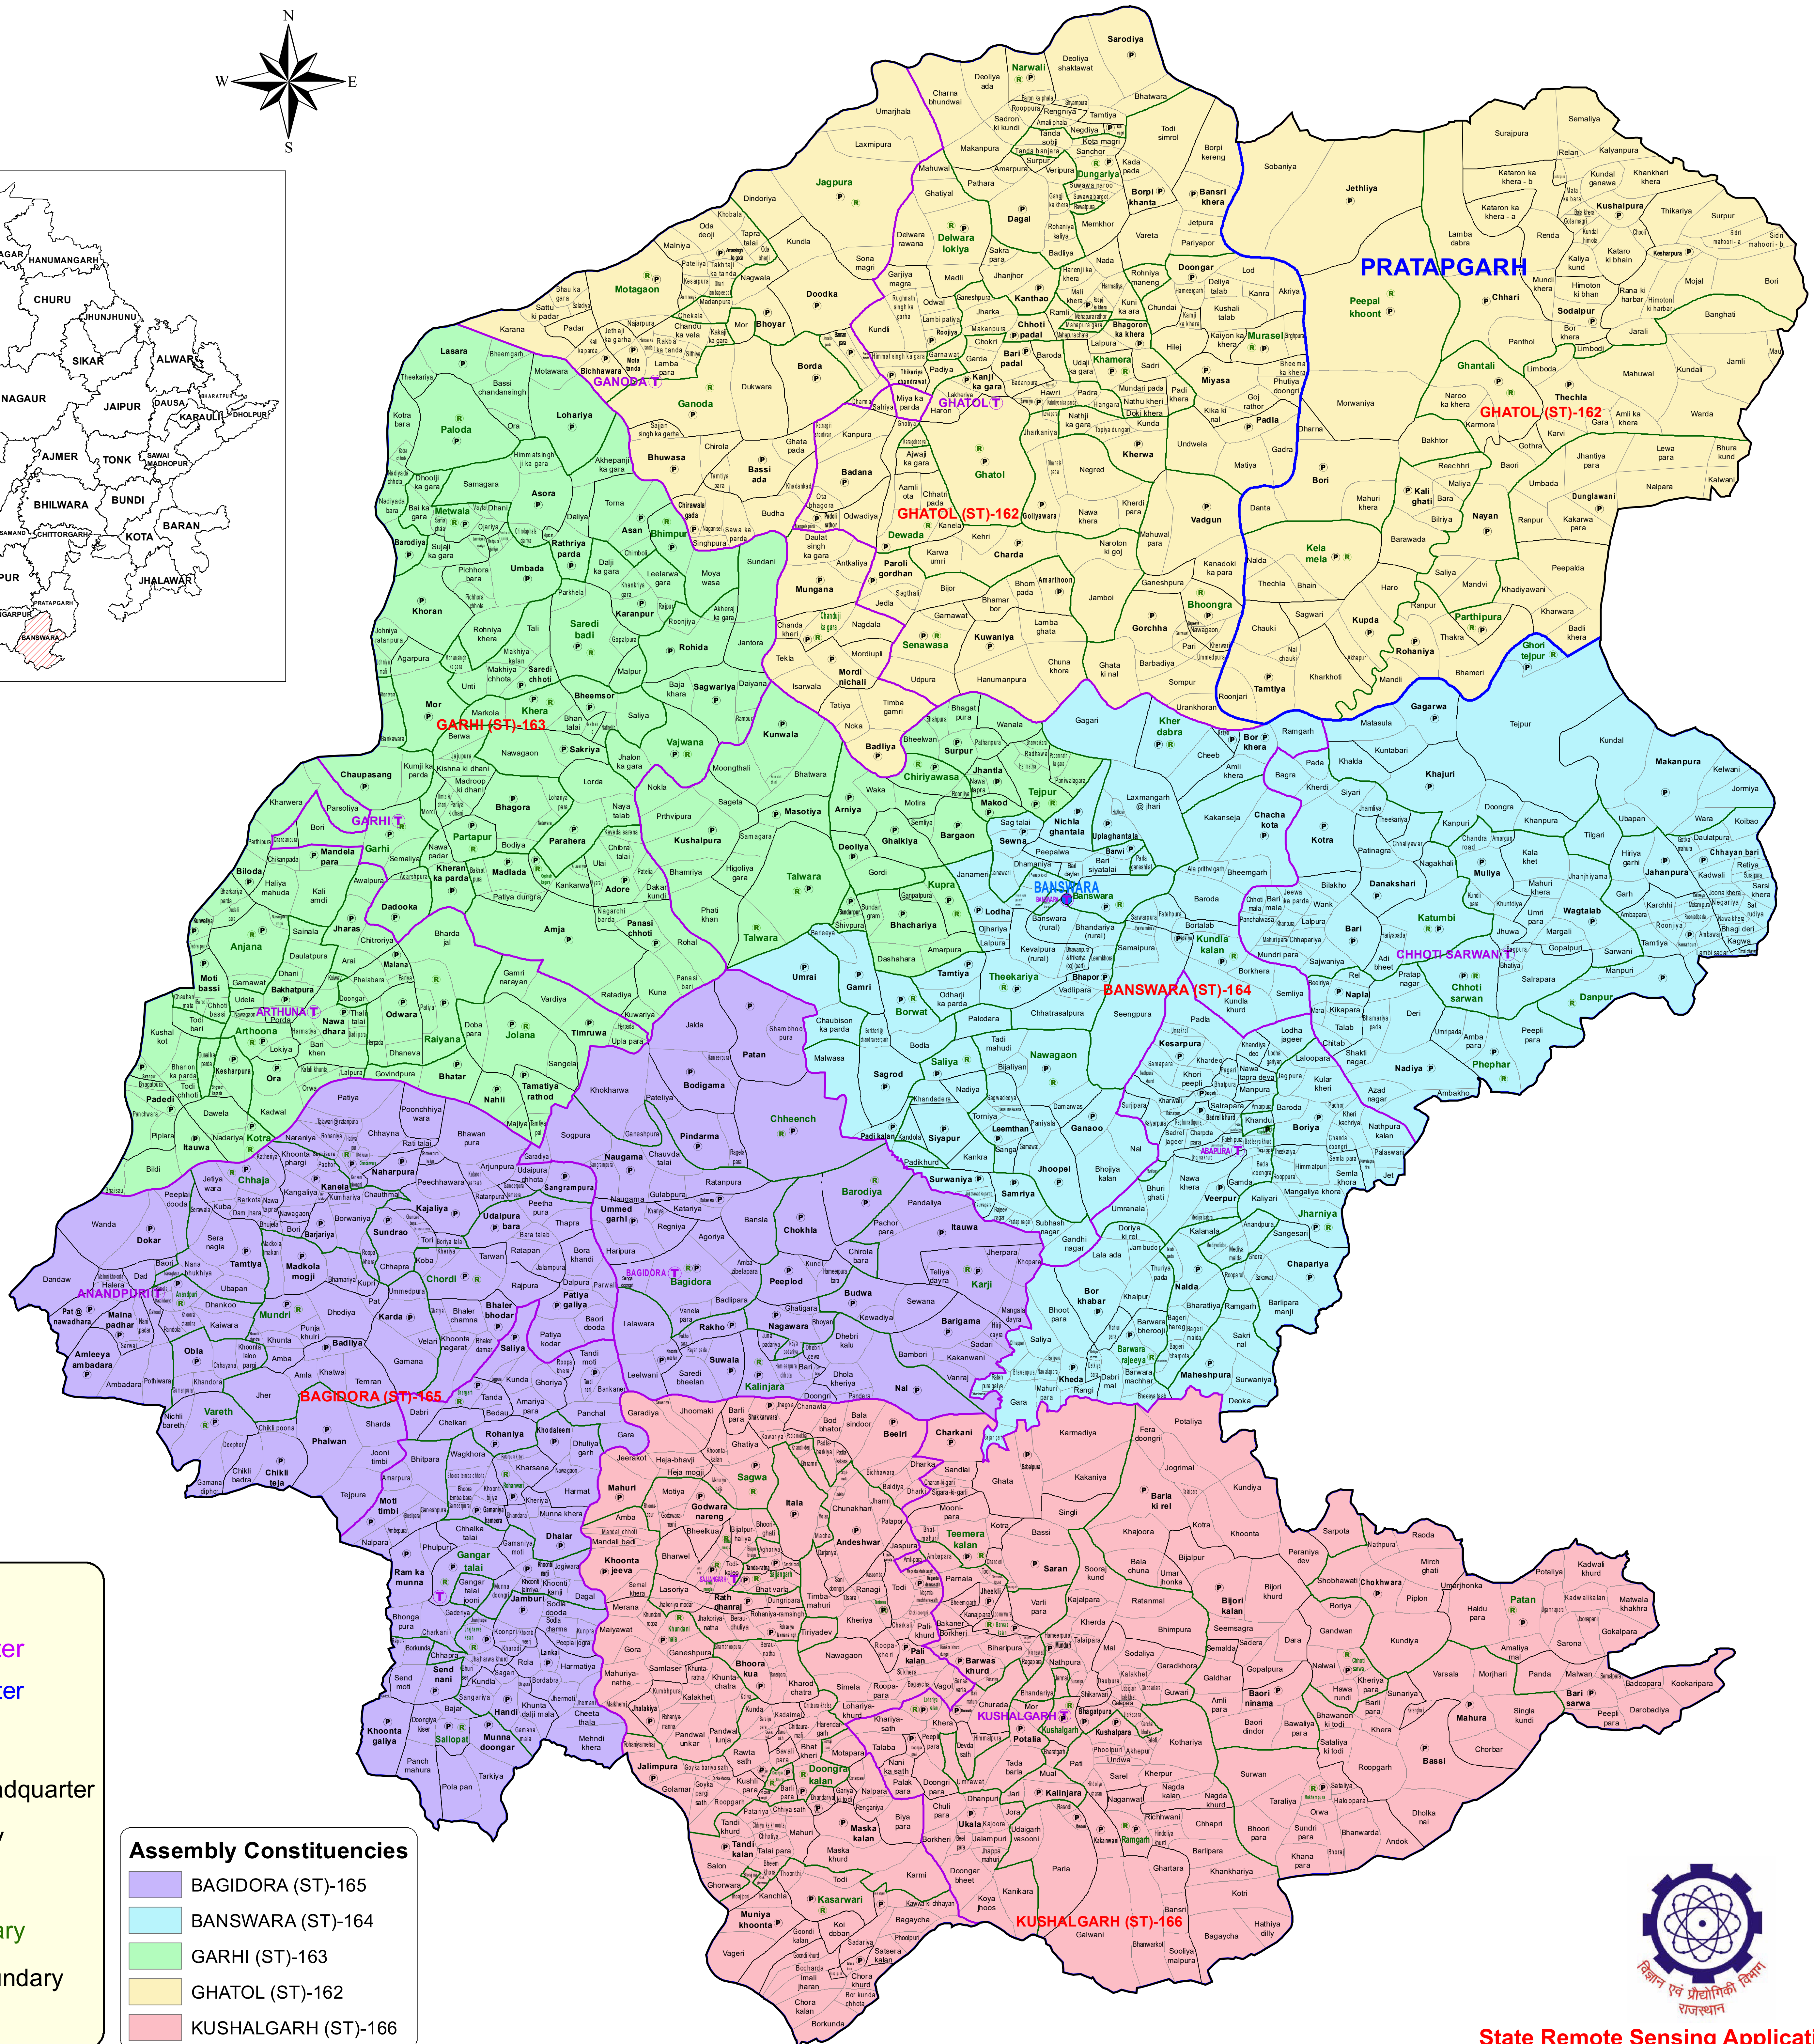

ASSEMBLY CONSTITUENCIES

DISTRICT - BANSWARA AND PART OF PRATAPGARH

Legend

- Tehsil Headquarter
- District Headquarter
- ILR Headquarter
- Patwar Circle Headquarter
- District Boundary
- Tehsil Boundary
- ILR Circle Boundary
- Patwar Circle Boundary
- Village Boundary

Assembly Constituencies

- BAGIDORA (ST)-165
- BANSWARA (ST)-164
- GARHI (ST)-163
- GHATOL (ST)-162
- KUSHALGARH (ST)-166

State Remote Sensing Application Centre
DST, GoR, Jodhpur